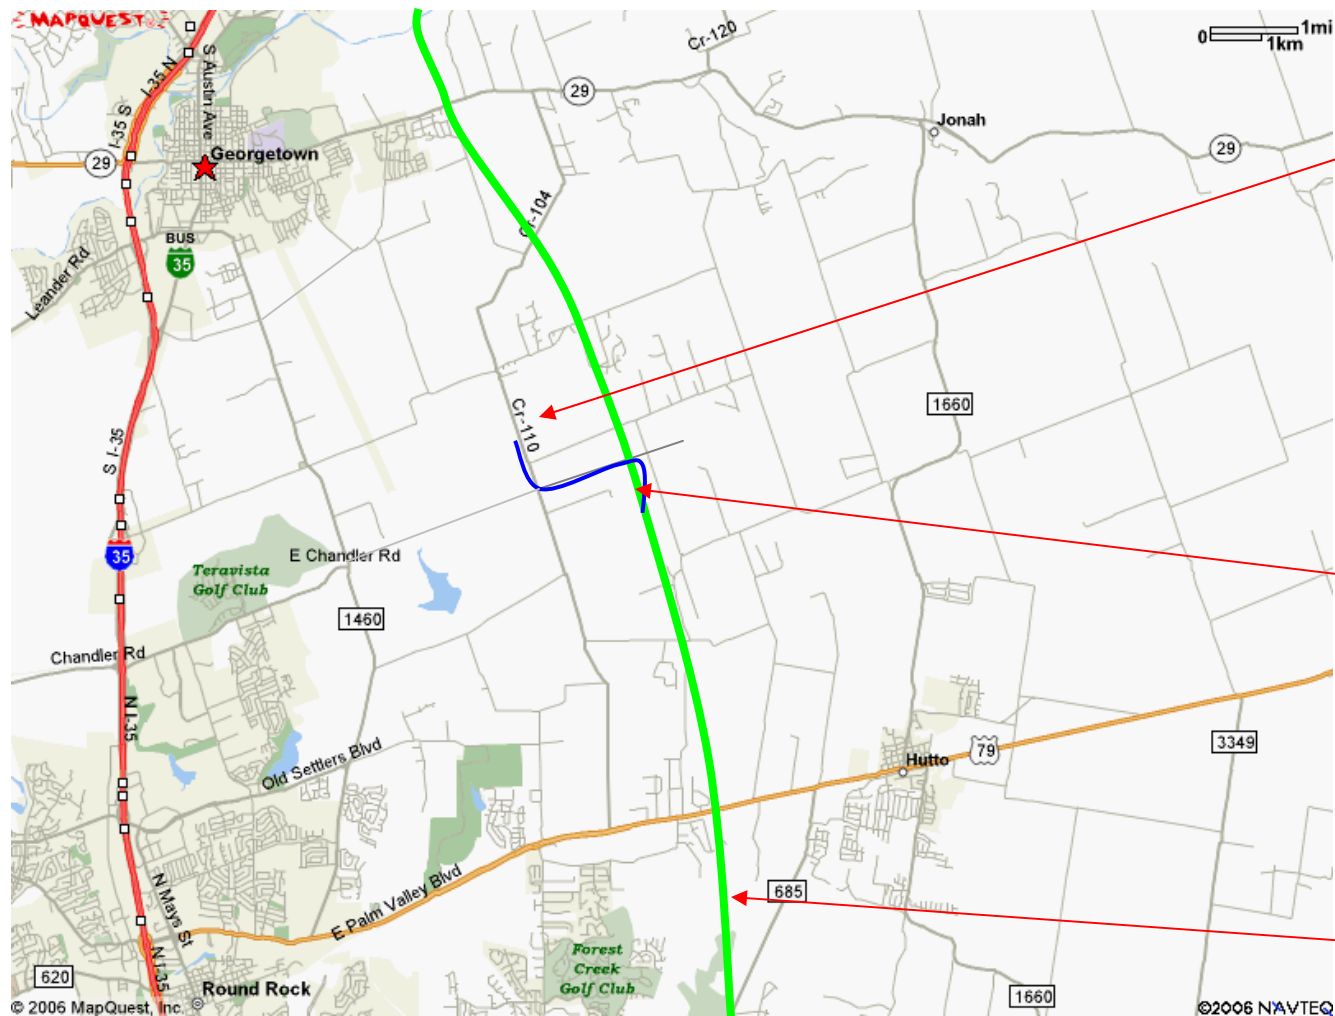

Directions to Bench Tree

Bench Tree:
4681 C.R. 110

Address is on the
 White Pipe Fence.

Up the drive 650 ft.
 Front Parking,
 Come on in the Front
 Door, Coffee is always on.

Chandler Road
 Exit 419

130
 Toll Rd

We are now located between Round Rock and Georgetown.

From I35:
 Chandler road has recently been renamed University Blvd and has both signs along the route.
 Chandler/University is at Exit 256 on I35 (also known as FM1431)
 We are located ½ mile North of the Chandler/University intersection with County Road 110

From 130 Toll Rd:
 Take Exit 419 and go West on Chandler Rd to County Road 110. Approx. 1 miles.
 Turn Right on CR 110. We are ½ miles North on the Right at the top of the hill.

Directions to Bench Tree

From the Austin Airport

University Ave
Exit 256

Bench Tree
4681 CR 110

Chandler Rd
Exit 419

**Toll
Road
130**

- To take I35: (~35 mi)**
- Turn Left out of the airport and follow signs to I35 North
 - Follow I 35 North to Exit 256 and get in Rt lane of feeder.
 - Turn Right onto University (1431).
 - Go 5 miles East to County Road 110.
 - Take a Left on CR 110
 - Go ½ mile to our drive.
 - 4681 is on the pipe fence.