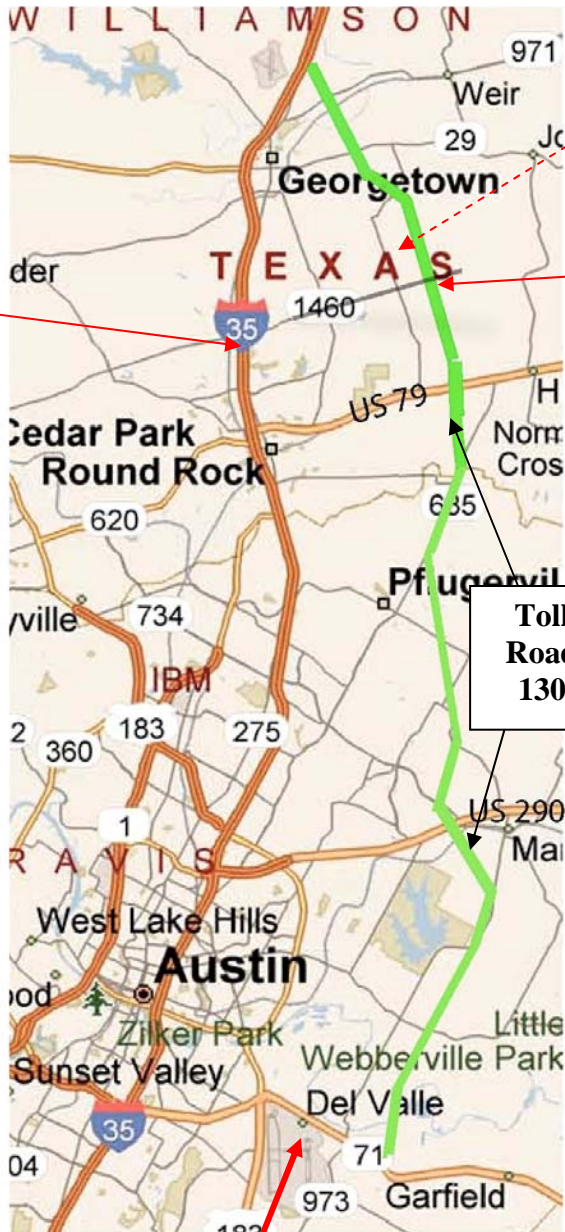

Directions to Bench Tree

Bench Tree:
4681 C.R. 110

Address is on the
 White Pipe Fence.

Up the drive 650 ft.
 Front Parking,
 Come on in the Front
 Door, Coffee is always on.

Chandler Road
 Exit 419

130
 Toll Rd

We are now located between Round Rock and Georgetown.

From I35:
 Chandler road has recently been renamed University Blvd and has both signs along the route.
 Chandler/University is at Exit 256 on I35 (also known as FM1431)
 We are located ½ mile North of the Chandler/University intersection with County Road 110

From 130 Toll Rd:
 Take Exit 419 and go West on Chandler Rd to County Road 110. Approx. 1 miles.
 Turn Right on CR 110. We are ½ miles North on the Right at the top of the hill.

Directions to Bench Tree

From the Austin Airport

University Ave
Exit 256

Bench Tree
4681 CR 110

Chandler Rd
Exit 419

**Toll
Road
130**

- To take I35: (~35 mi)**
- Turn Left out of the airport and follow signs to I35 North
 - Follow I 35 North to Exit 256 and get in Rt lane of feeder.
 - Turn Right onto University (1431).
 - Go 5 miles East to County Road 110.
 - Take a Left on CR 110
 - Go ½ mile to our drive.
 - 4681 is on the pipe fence.